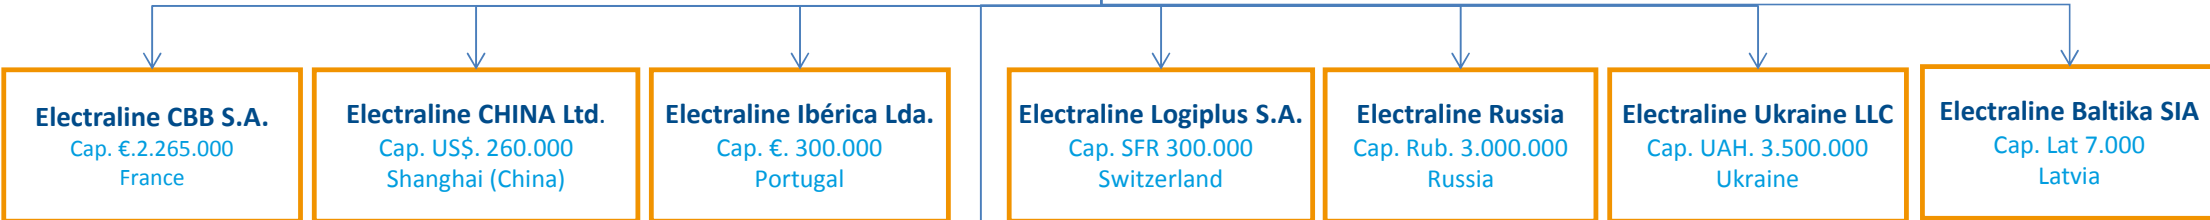

Electraline 3PMark SpA
Cap. €.1.000.000
Italia