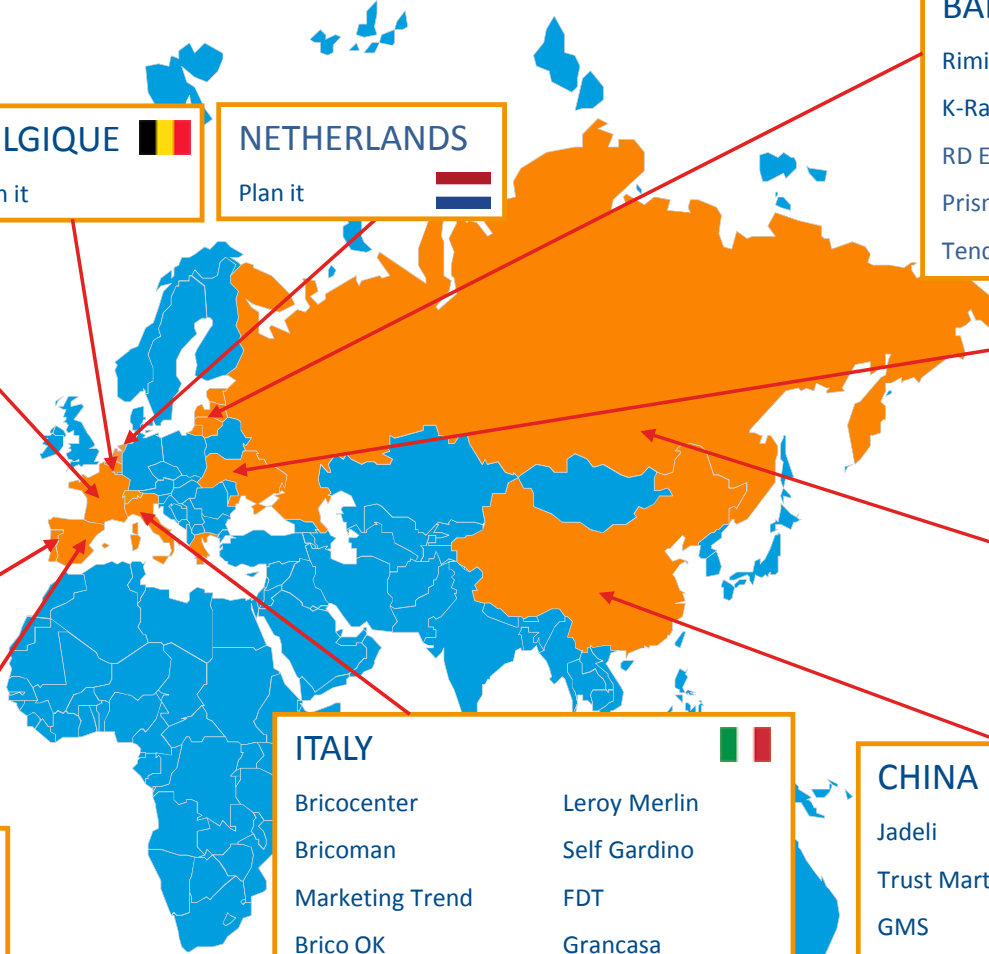

MAIN CUSTOMERS

FRANCE

Leroy Merlin	Bricoman
Apex	Bricorama
Mr Bricolage	Bricomarche
Briconaute	Cofaq
Bricodeal	Weldom
CGE D Cadelec	Auchan
Cora	Leclerc BBJ
Pole vert	Tout faire
Point P	

BELGIQUE

Plan it

NETHERLANDS

Plan it

BALTIC STATES

Rimi	
K-Rauta	
RD Electronics	
Prisma	Ermitazaz
Tendo	Bauhof

UKRAINE

Metro
OBI
Leroy Merlin
Praktiker

PORTUGAL

Leroy Merlin	Leclerc
Mestre Maco	Max Mat
Bricomarche	

SPAIN

Bricomart	Leroy Merlin
AKI	Bricohouse
Leclerc	Brico Depot

ITALY

Bricocenter	Leroy Merlin
Bricoman	Self Gardino
Marketing Trend	FDT
Brico OK	Grancasa
Punto Legno	Italbrico
Bricofer	Briconline

CHINA

Jadeli
Trust Mart
GMS
HuaLian
Century LianHua

RUSSIA

Castorama
K-Rauta
Home Center
Metrika
Start
Metro
Leroy Merlin
Rio