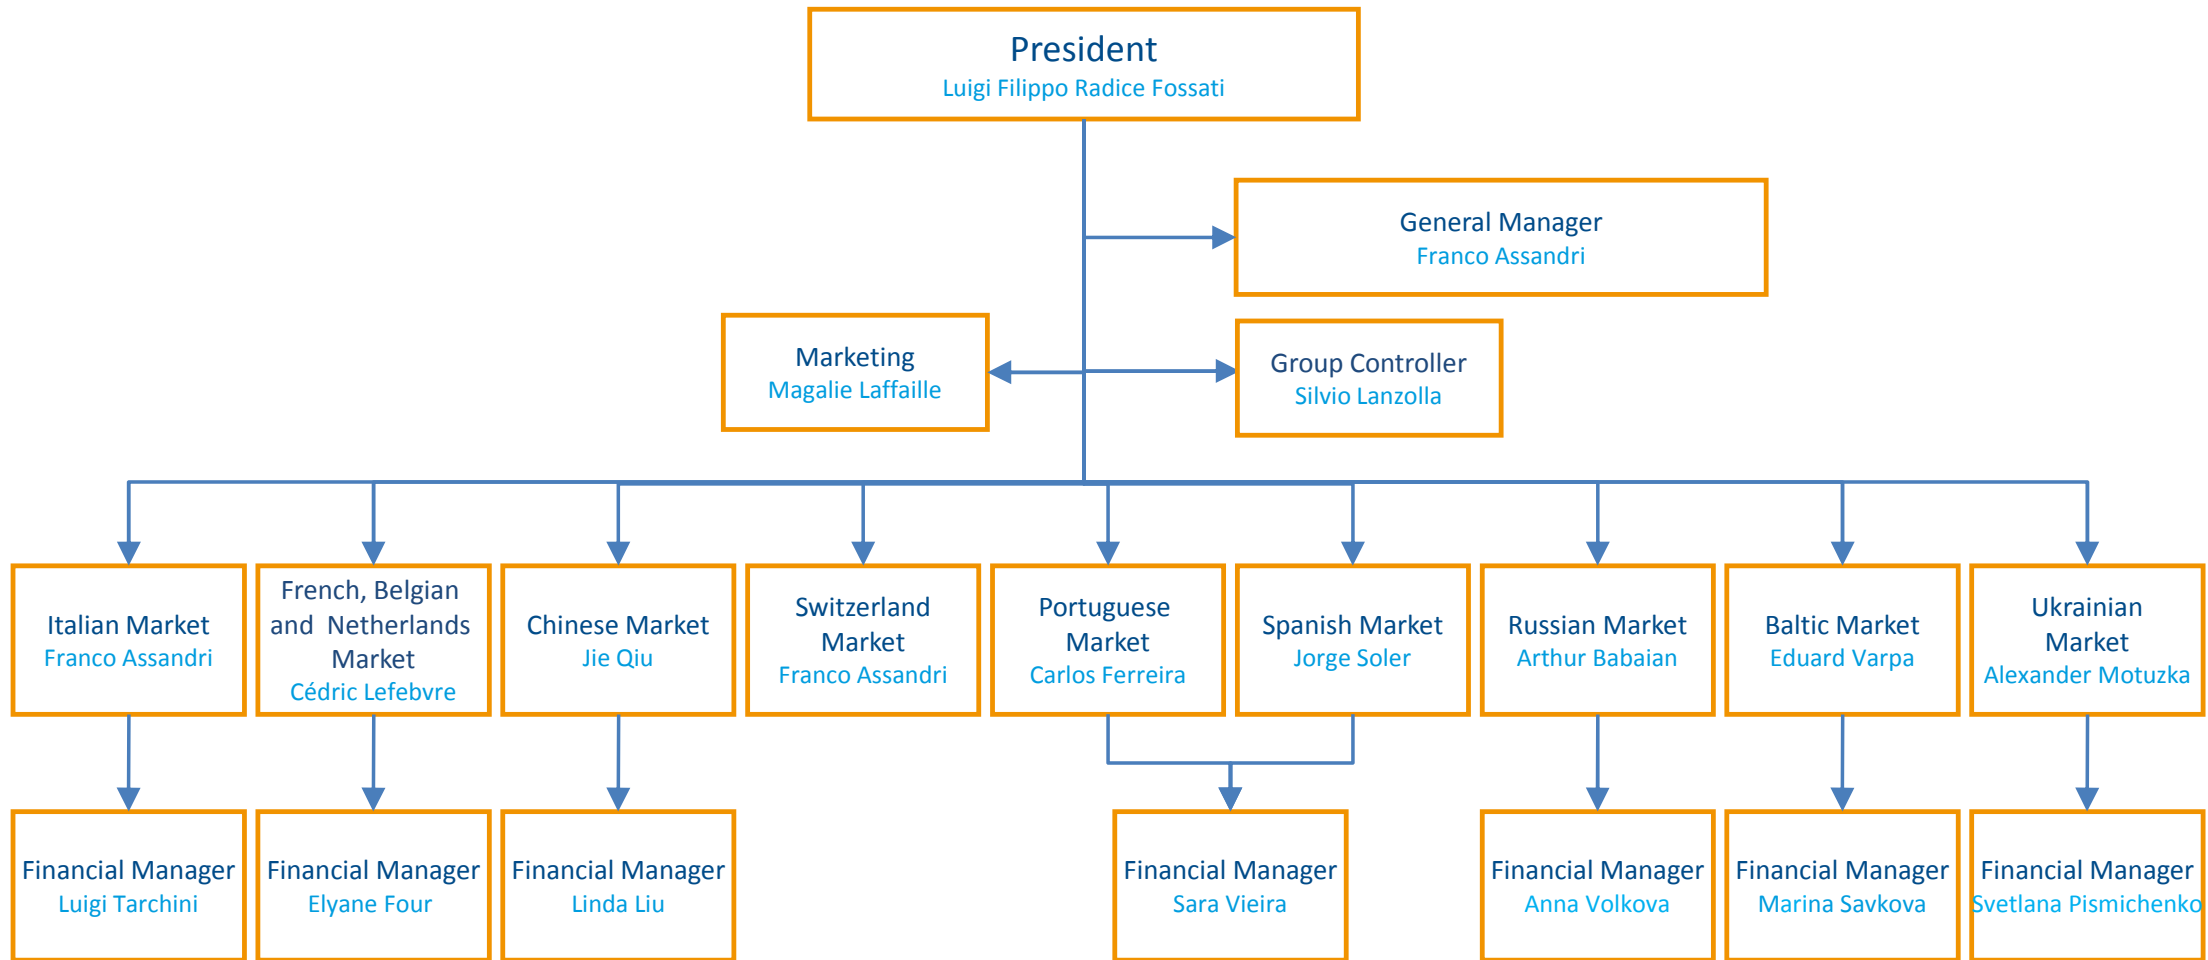

ELECTRALINE GROUP ORGANIZATION