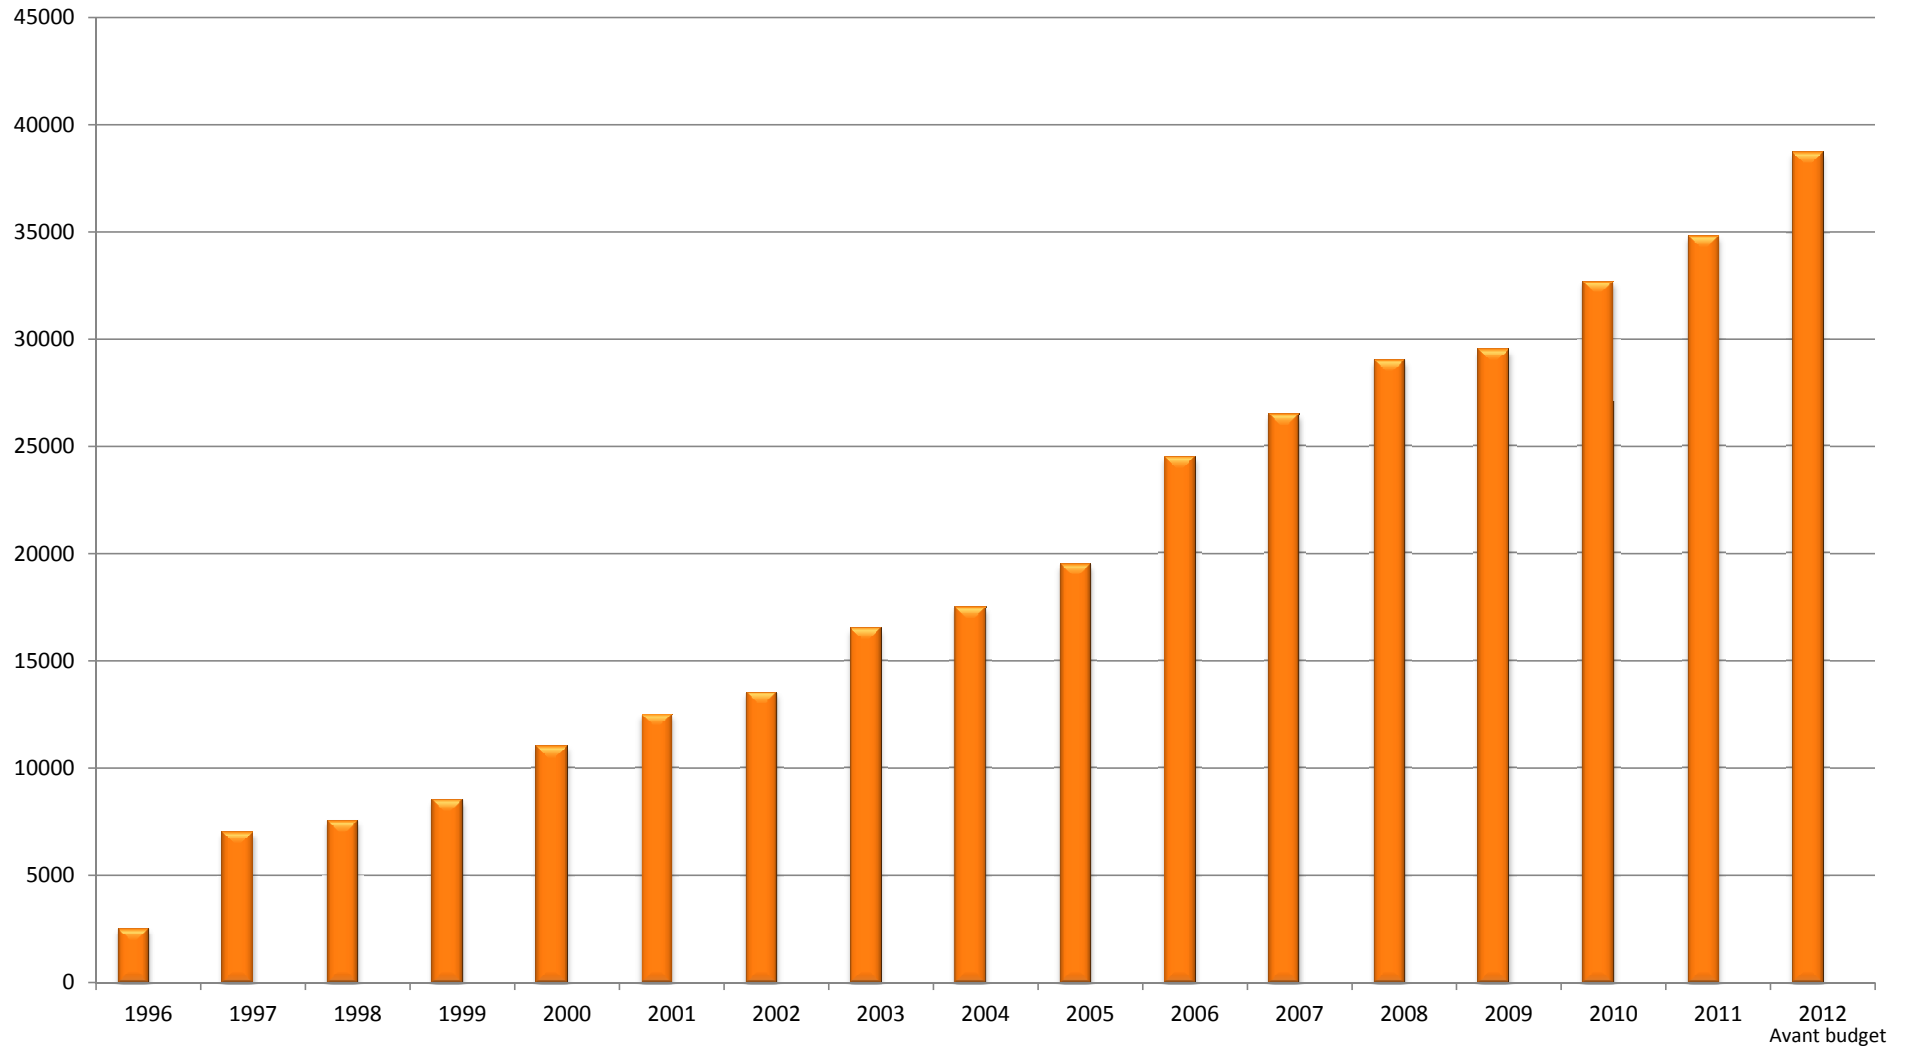

ELECTRALINE GROUP SALES (000/€)

Electraline turnover