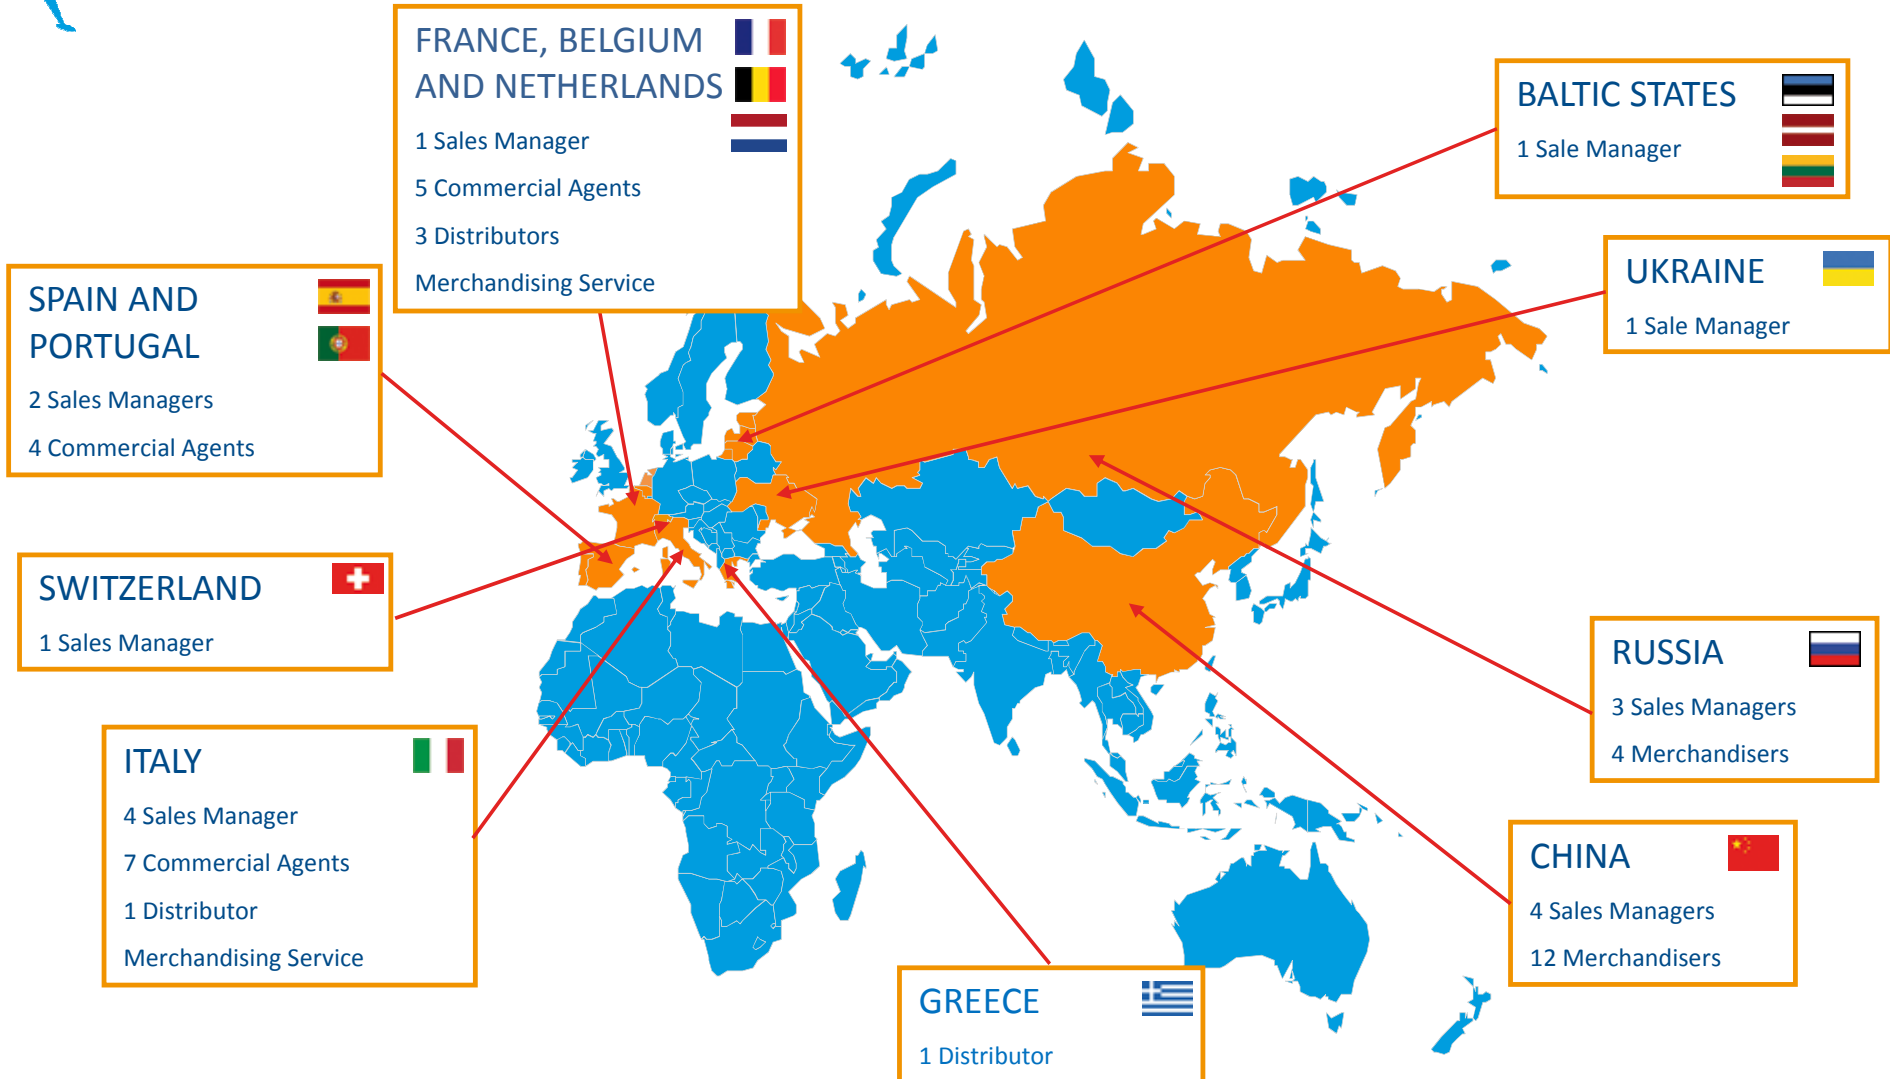

SALES FORCE