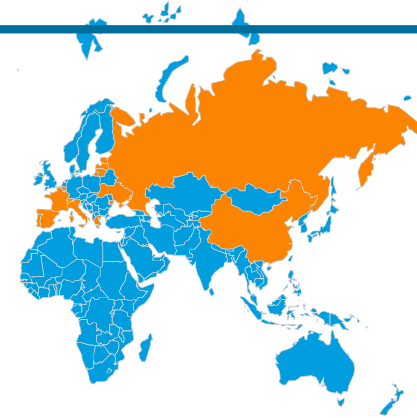

ELECTRALINE GROUP